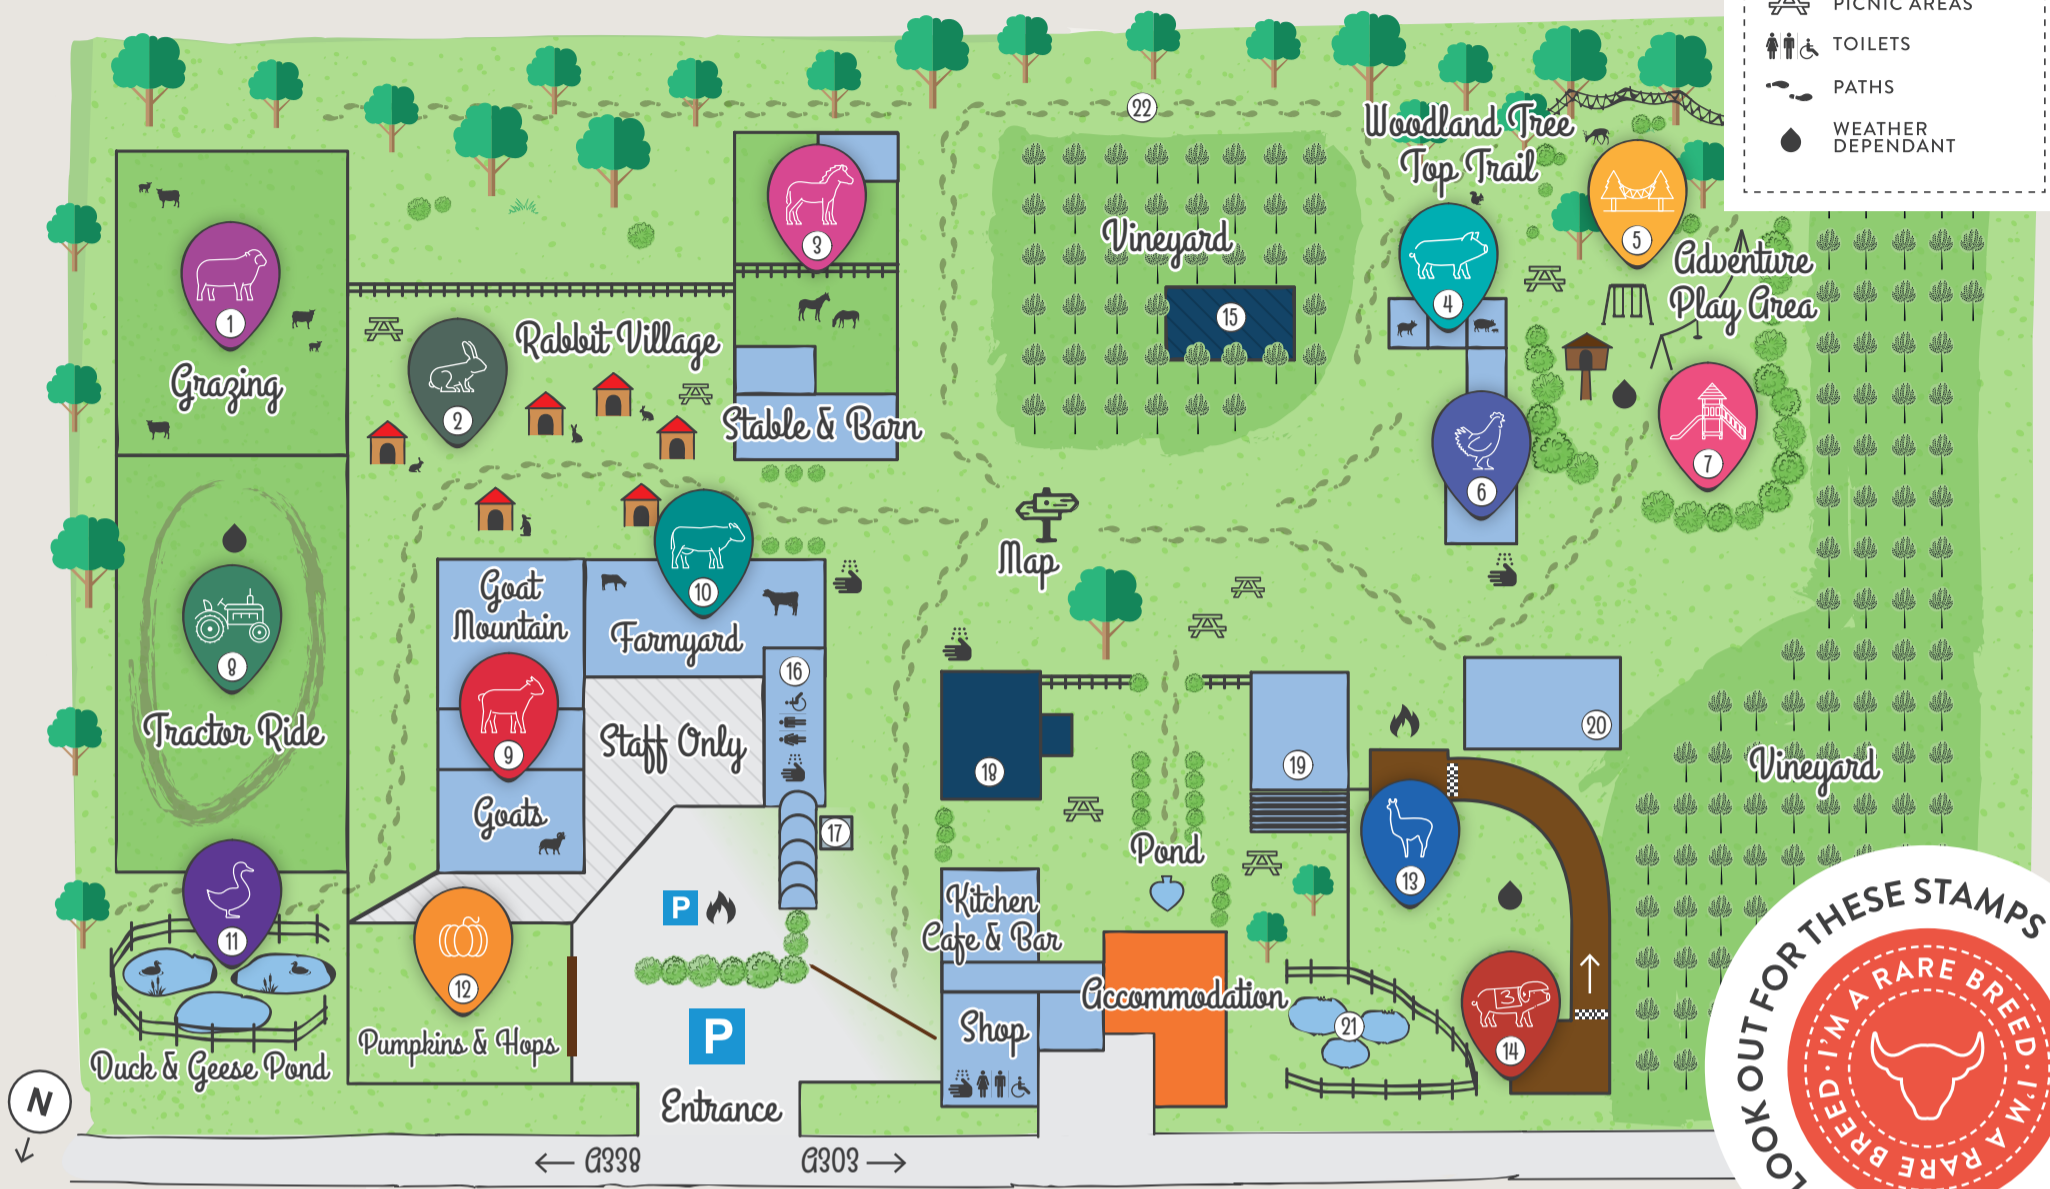

GET INVOLVED
SHARE. FOLLOW. REVIEW.

Cholderton

RARE BREEDS FARM PARK

KEY

- FIRE ASSEMBLY POINT
- HAND WASH STATION
Please remember to wash your hands after touching and feeding each of the animals and particularly before eating and drinking.
- PICNIC AREAS
- TOILETS
- PATHS
- WEATHER DEPENDANT

EXPLORE THE FARM AND FIND ALL THE ANIMALS

DISCOVER OUR RANGE OF ACTIVITIES AND SERVICES

Finding your way around

- Animal Grazing
- Rabbit Village
- Pony Pastures
- Pig Corner
- Tree Top Trail
- Chicken Coop
- Adventure Play Area
- Tractor Ride
- Goat Mountain
- Farmyard
- Duck & Geese Pond
- Pumpkins & Hops
- Alpacas & Animal Grazing
- Race Track
- Bluestone Events
Have your own wedding ceremony or civil partnership in our beautiful barn!
- Education Centre
- The Hut
- Events Barn
- Indoor Playbarn
- Activity Pen
See timetable or ask a member of staff for activity times
- Fairy & Water Gardens
- Woodland & Vineyard Walk

Please visit our website to see more choldertoncharliesfarm.com

ALPACA WALKING

9:30Am & 3:30Pm Daily Advanced Booking Only £15 Child & £25 Adult

Book an alpaca walk with us and experience the beautiful calmness of the Alpacas and the stunning vineyards, farmland and countryside as you walk them on an around our farm and vines.

Tickets allow unlimited entry during the summer!